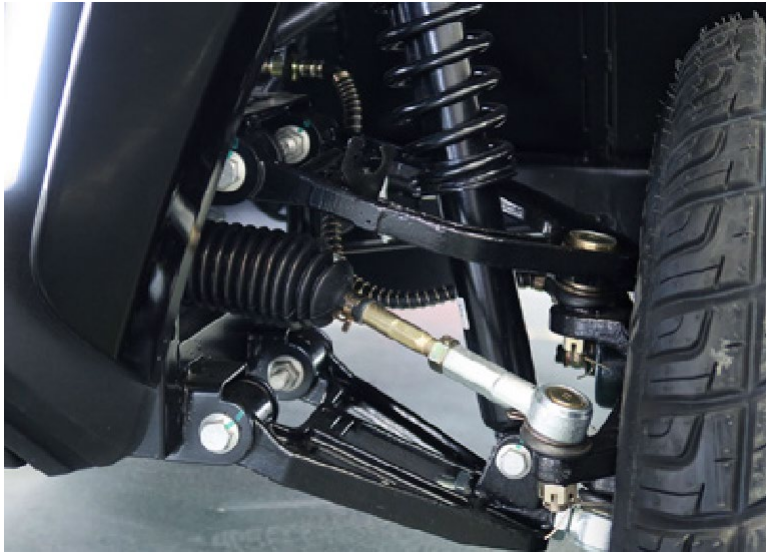

COMFORT

Automotive grade ball joints are used for long term reliability and easy maintenance.

AC Motor Design

Arion vehicles are equipped with advanced AC motor technology that provides exceptional efficiency and performance. The AC motor ensures smoother acceleration and deceleration experience, making the ride is more pleasant and controlled. Additionally, it offers regenerative braking capabilities, which help in recharging the battery and extending the vehicle's range. This design also contributes to lower maintenance costs and a longer lifespan for the motor, thanks to its fewer moving parts and reduced wear and tear.

Suspension

Unlike golf carts, Arion vehicles use front independent suspension and rear trailing arms for a comfortable ride.