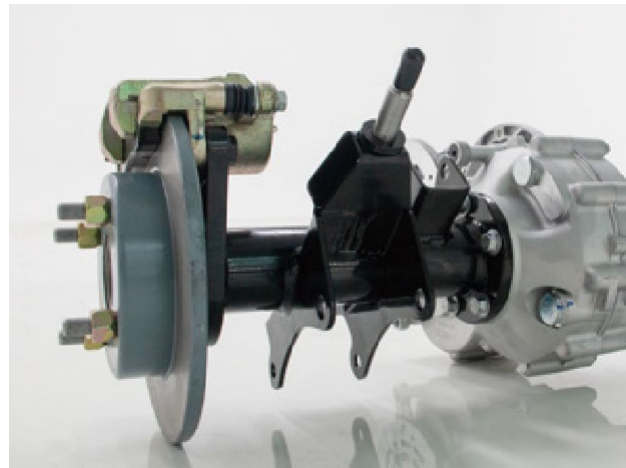

Safety Features

- **Electronic Parking Brake**

When the engine is off the electronic parking brake is automatically applied. Parking is convenient and reliable to prevent accidental release. The use of more advanced electronic control technology to replace the traditional mechanical handbrake, to avoid parking forget the handbrake, start forget to release the handbrake unsafe accidents.

- **Four-wheel Disc Brakes**

The brake disc and brake calipers of the four-wheel disc brake are designed for better heat dissipation and braking performance. Due to efficient heat dissipation, the brake system of the four-wheel disc brake tends to have a longer service life. Additionally, the four-wheel disc brake system provides stable braking force, which can improve vehicle handling.

THE BEST LITHIUM GOLF CART BATTERIES

SIZES FOR EVERY GOLF CAR/LSV

51.2V ▷ 105AH

150AH

73.6V ▷ 105AH

150AH

- Grade A - EV Cells
- Innovative sleep mode
- CAN bus and RS485
- Hi-performance Battery Management System(BMS)
- Bluetooth technology and a user-friendly mobile app
- Thick Steel Case
- Integrated Active Balancer
- Fire Suppression Technology(FST)