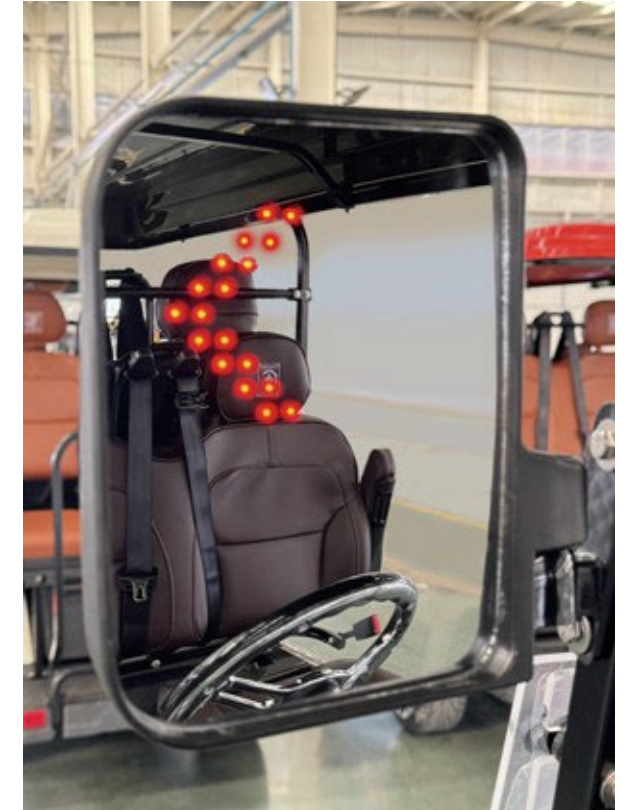

Suspension

Unlike golf carts, Arion vehicles use front independent suspension and rear trailing arms for a comfortable ride.

LED Lighting

The base and ceiling are equipped with colorful ambient lights to provide the driver with a colorful night view.

Center Rearview & Side Mirrors

Engineered for Enjoyment

Touchscreen, can be linked to the mobile phone, making it easy to listen to music, make phone calls, or pulling up your favorite maps.

LCD Touchscreen